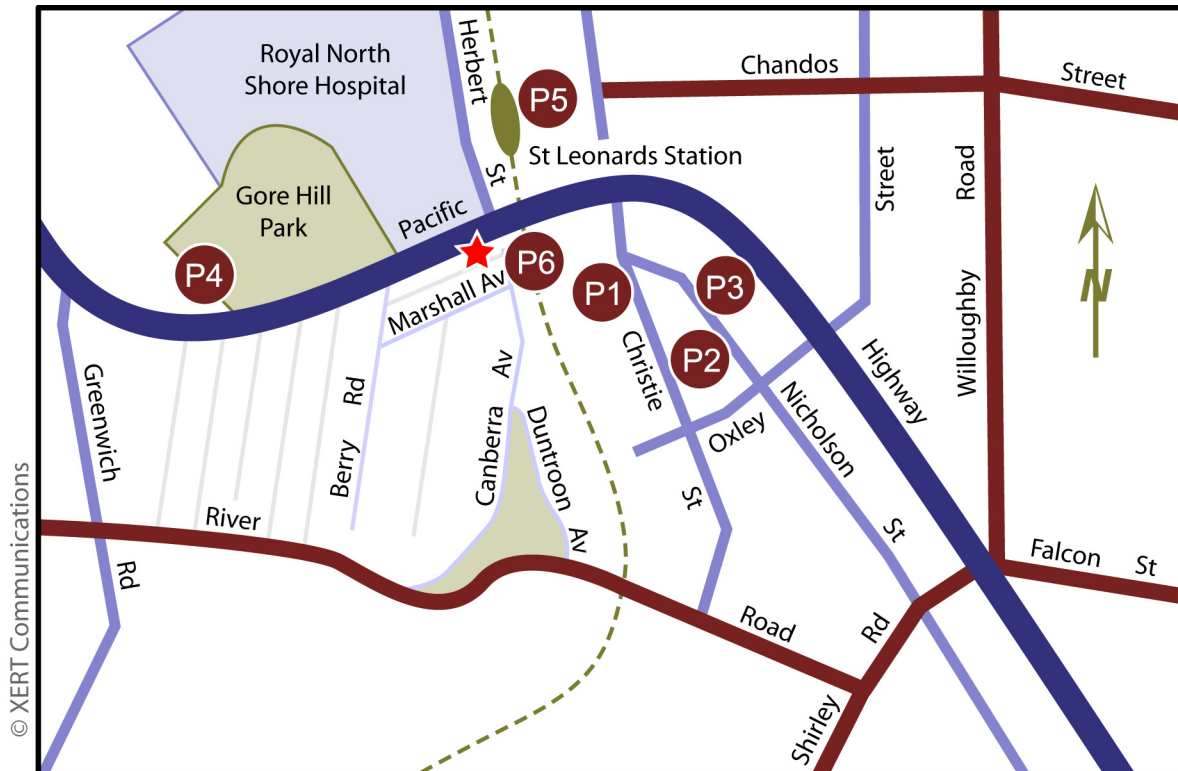

DR DAVID HOWARD
WHOLISTIC DENTISTRY

Location Map

- ★ We are here** *Upstairs, above the F45 Gym*
- P1** Kings Parking: 80 Christie St, St Leonards
- P2** Wilson Parking: 55 Christie St, St Leonards
- P3** Wilson Parking: 486-494 Pacific Hwy, St Leonards
- P4** Pacific Hwy Parking: Access on Pacific Hwy, heading to the City. (No access north towards Chatswood.) Entry is a driveway just near the St Leonards suburb sign. This is the most economical parking.
- P5** Chandos St Parking: Chandos St, St Leonards (behind the Forum building)
- P6** Canberra Avenue: Strictly 1 hour street parking