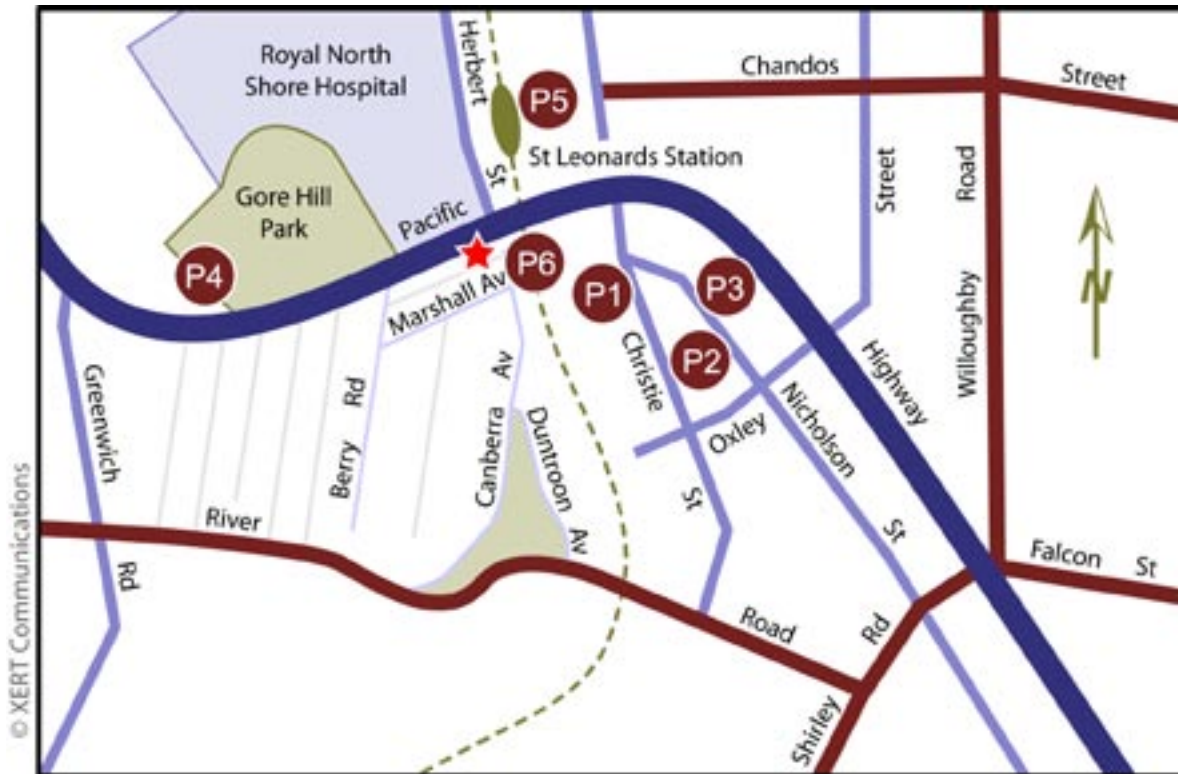

DR DAVID HOWARD
WHOLISTIC DENTISTRY

Location Map

★ **We are here** *Upstairs, above the F45 Gym*

- P1** Kings Parking: 80 Christie St, St Leonards
- P2** Wilson Parking: 55 Christie St, St Leonards
- P3** Wilson Parking: 486-494 Pacific Hwy, St Leonards
- P4** Pacific Hwy Parking: Access on Pacific Hwy, heading to the City. (No access north towards Chatswood.) Entry is a driveway just near the St Leonards suburb sign. This is the most economical parking.
- P5** Chandos St Parking: Chandos St, St Leonards (behind the Forum building)
- P6** Canberra Avenue: Strictly 1 hour street parking